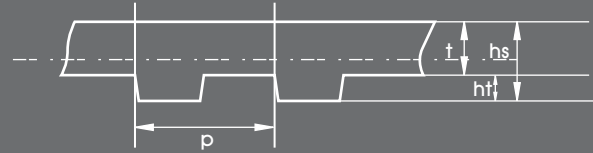

## DIMENSION

121 - ZA - 19

Belt Width (mm.)

Tooth Profile

Number of teeth

(unit : mm.)

Profile	Dimension				Profile
	p	hs	t	ht	
MR	9.525	5.70	2.20 ±0.25	3.50	Round tooth
RU	9.525	5.41	2.00 ±0.25	3.41	Round tooth
YU	8.000	5.30	2.25 ±0.25	3.05	Trapezoidal tooth
ZAS	9.525	4.62	2.30 ±0.25	2.32	Trapezoidal tooth
ZA	9.525	4.21	2.30 ±0.25	1.91	Trapezoidal tooth
ZBS	9.525	5.06	2.30 ±0.25	2.76	Trapezoidal tooth
S8M	8.000	5.30	2.25 ±0.25	3.05	Trapezoidal tooth
MY	8.000	5.21	2.15 ±0.25	3.06	Round tooth
ZB	9.525	4.50	2.21 ±0.25	2.29	Trapezoidal tooth